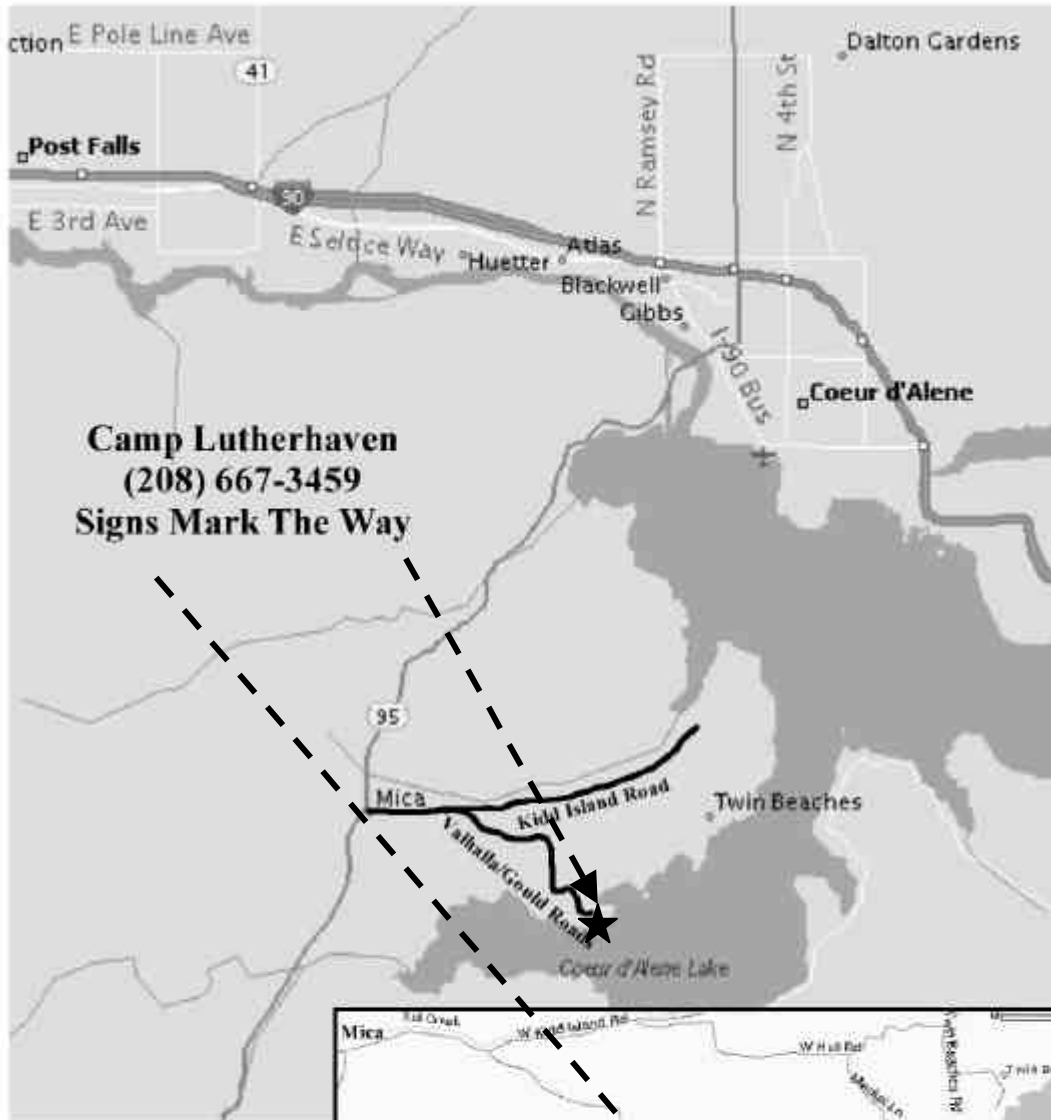

Rotary District 5080 YOUTH EXCHANGE PROGRAM

Camp Lutherhaven, Idaho

the location of

- Outbound Orientation Camps
- Inbound Orientation Camps
- Club Youth Exchange Workshops

Distances from I-90 on Hwy 95 South:

- to Kidd Island Road junction – 11 km or 6.8 miles
- to Camp Lutherhaven – 16 km or 10 miles